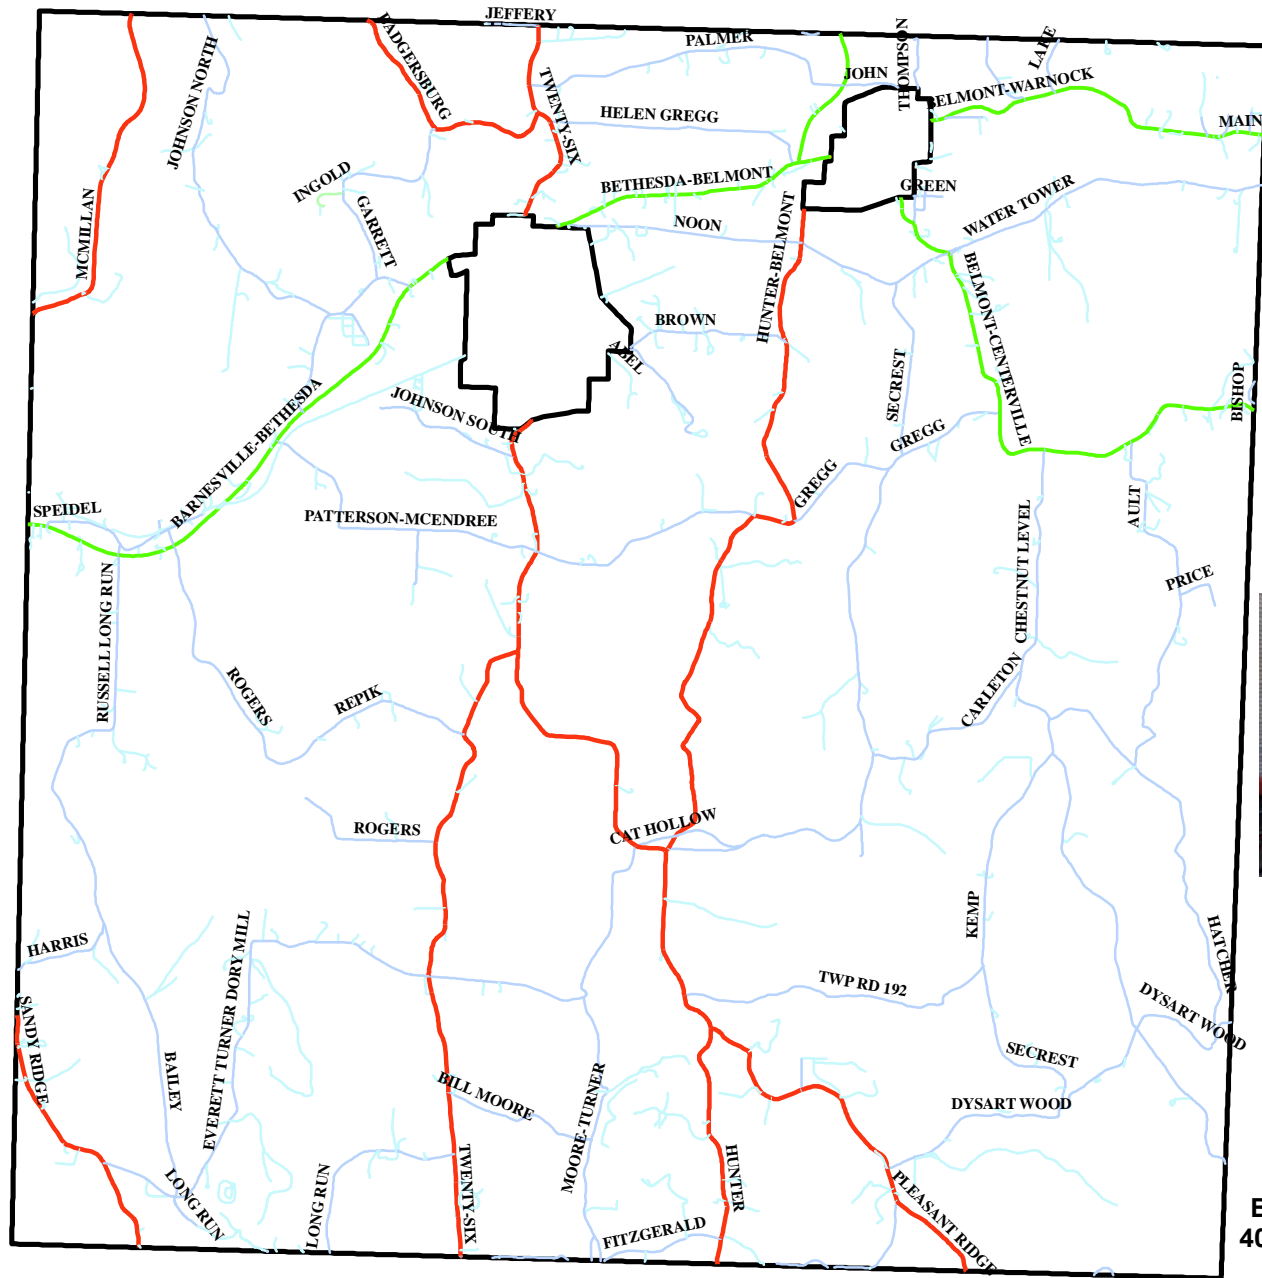

Goshen Township - Precinct 050

Liquor Control
Local Option
Required Signatures
201

Polling Location
Bethesda Christian Church
40601 Bethesda Belmont Rd.
Bethesda, OH 437190