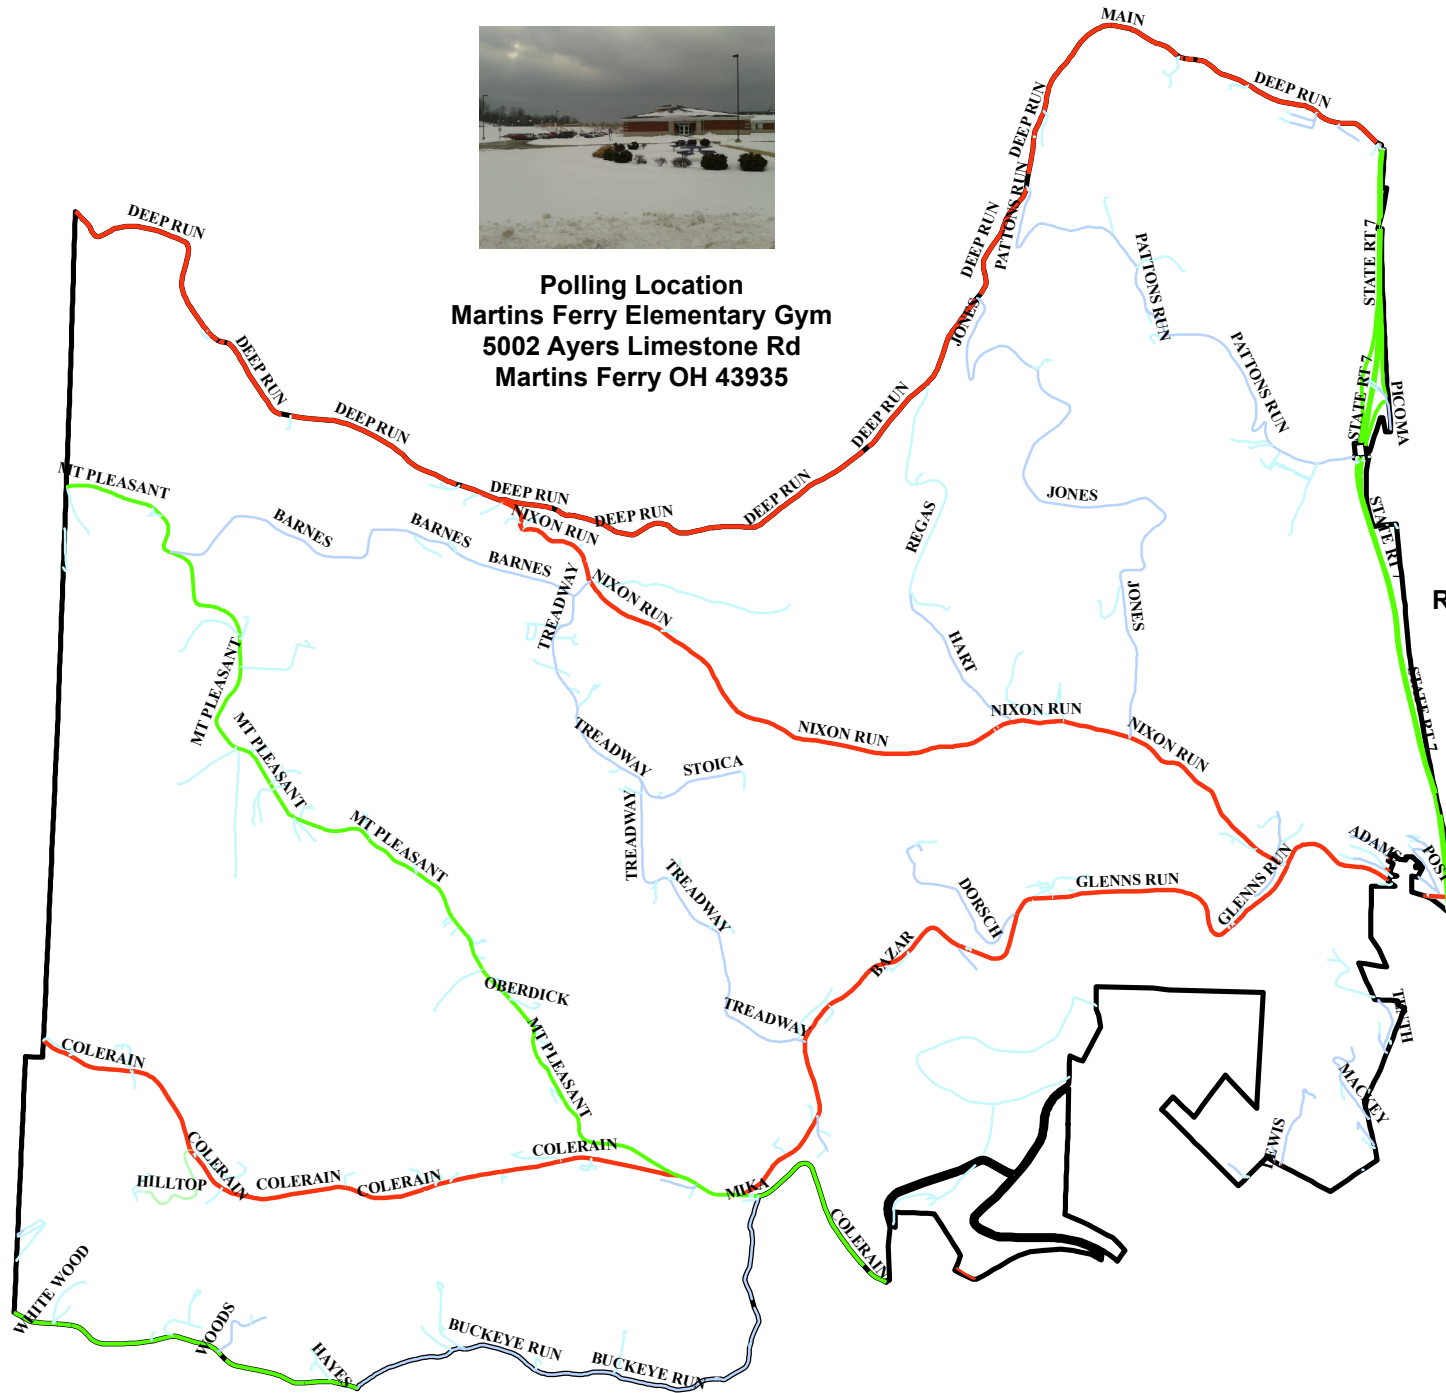

Pease Township 4 - Precinct 078

Polling Location
Martins Ferry Elementary Gym
5002 Ayers Limestone Rd
Martins Ferry OH 43935

**Liquor Control
Local Option
Required Signatures
109**