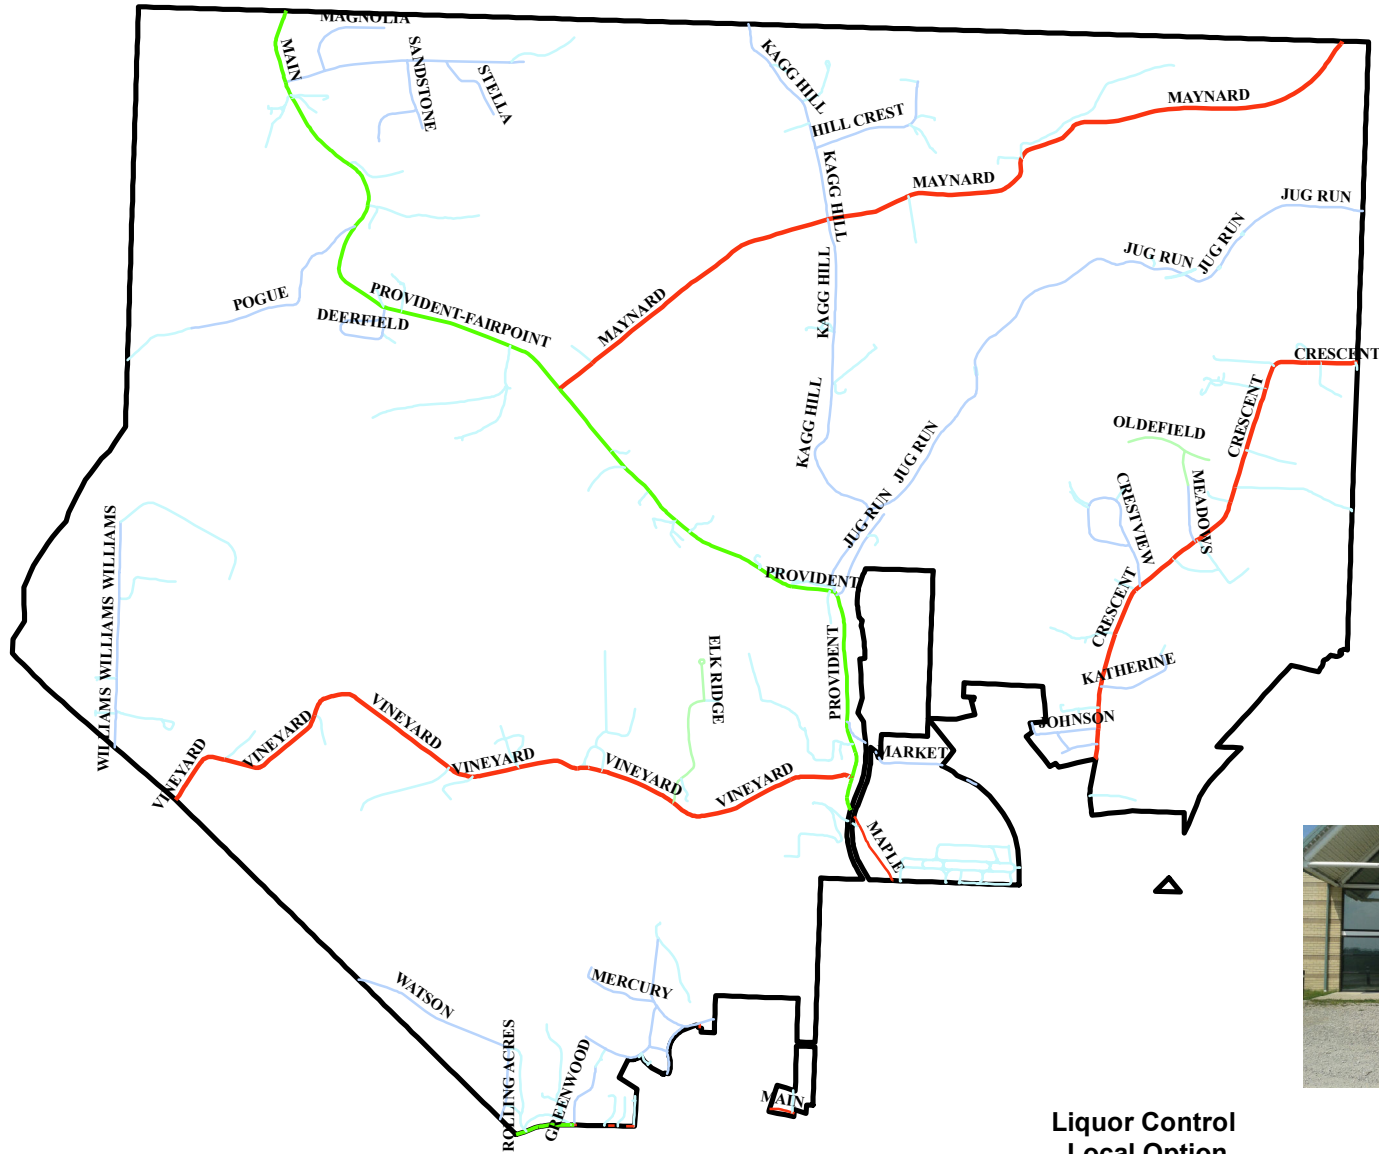

Richland Township 2 - Precinct 098

Liquor Control
Local Option
Required Signatures
203

Polling Location
Carnes Center
45300 Roscoe Rd
St. Clairsville OH 43950