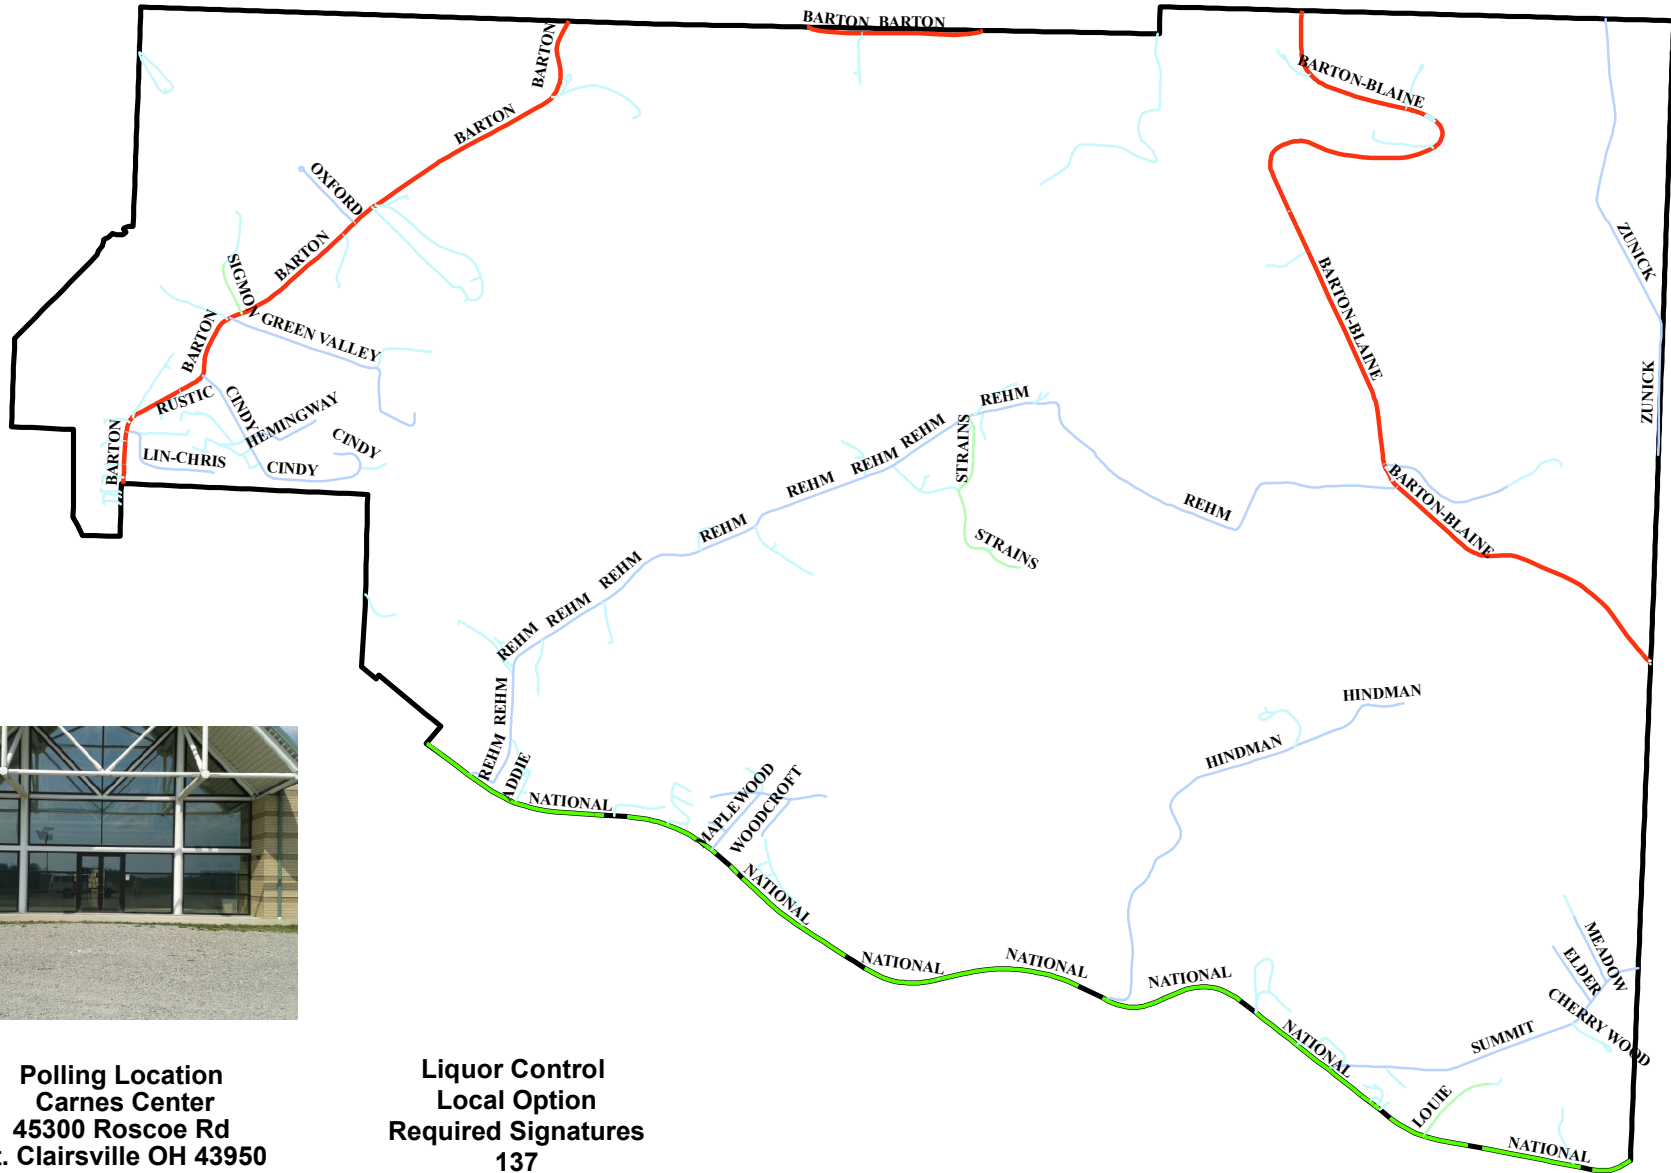

Richland Township 3 - Precinct 099

Polling Location
Carnes Center
45300 Roscoe Rd
St. Clairsville OH 43950

Liquor Control
Local Option
Required Signatures
137