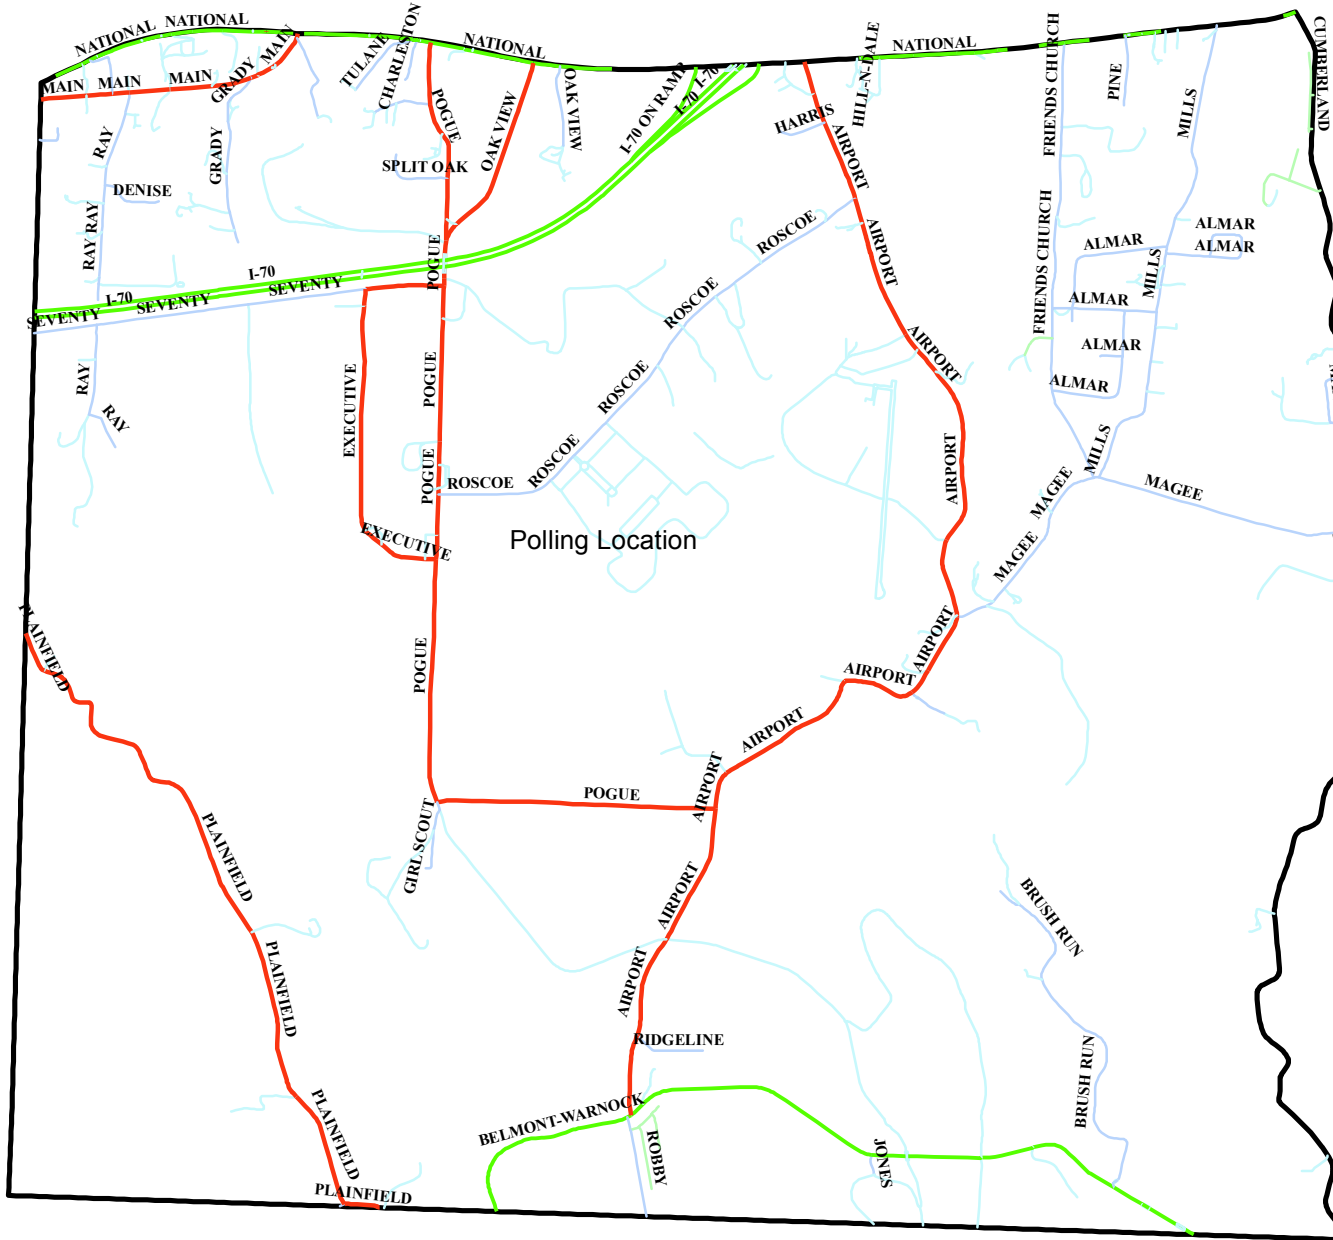

Richland Township 4 - Precinct 100

Liquor Control
Local Option
Required Signatures
196

Polling Location
Carnes Center
45300 Roscoe Rd
St. Clairsville OH 43950