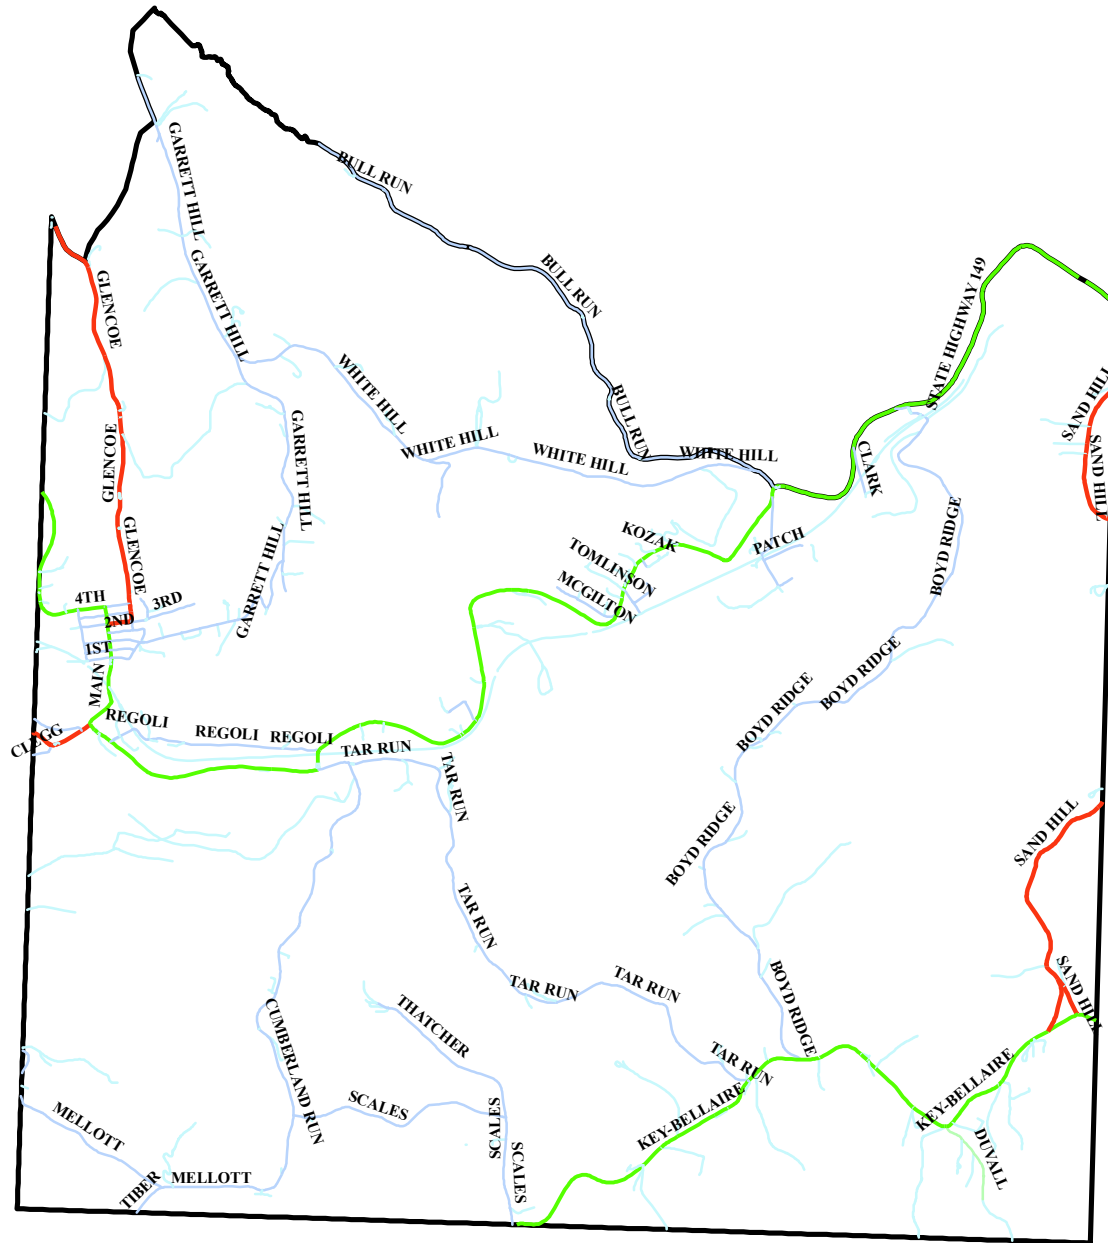

Richland Township 7 - Precinct 103

Liquor Control
Local Option
Required Signatures
102

Polling Location
Glencoe Senior Center
50078 3rd St Glencoe
OH 43928