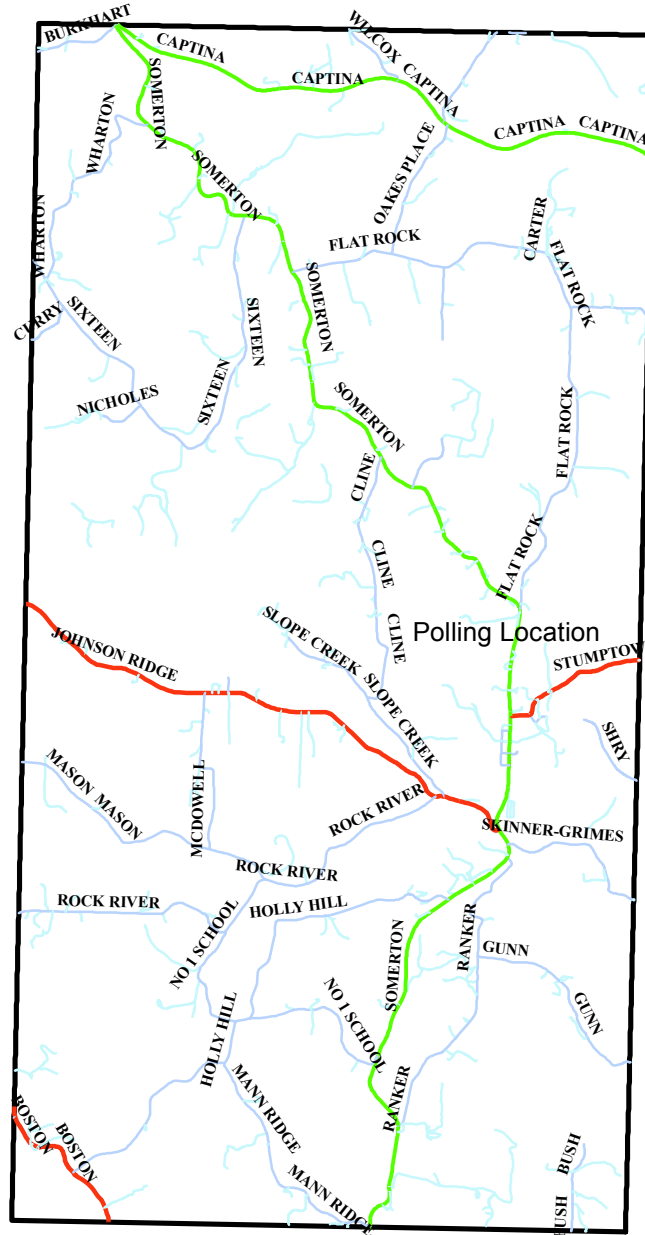

Somerset Township 1 - Precinct 107

Liquor Control
Local Option
Required Signatures
91

Polling Location
Somerton Fire Station
State Rt 800 Somerton
OH