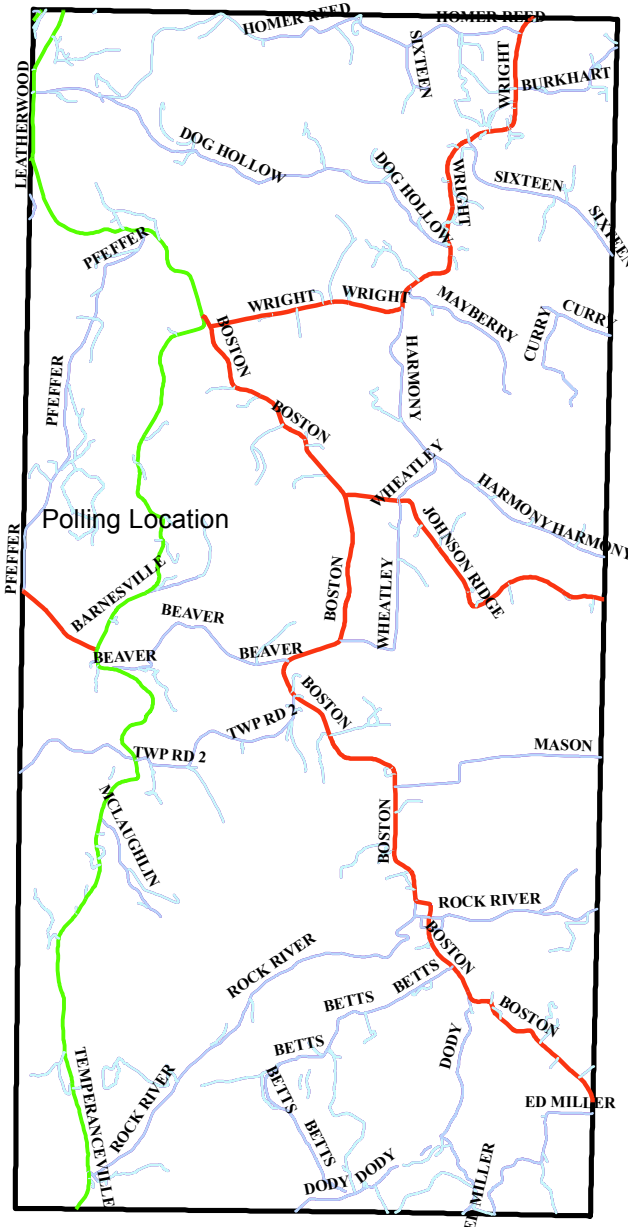

# Somerset Township 2 - Precinct 108

Liquor Control  
Local Option  
Required Signatures  
46

Polling Location St.  
Mary's Hall  
Rt 1 (St Rt 379)  
Temperanceville OH