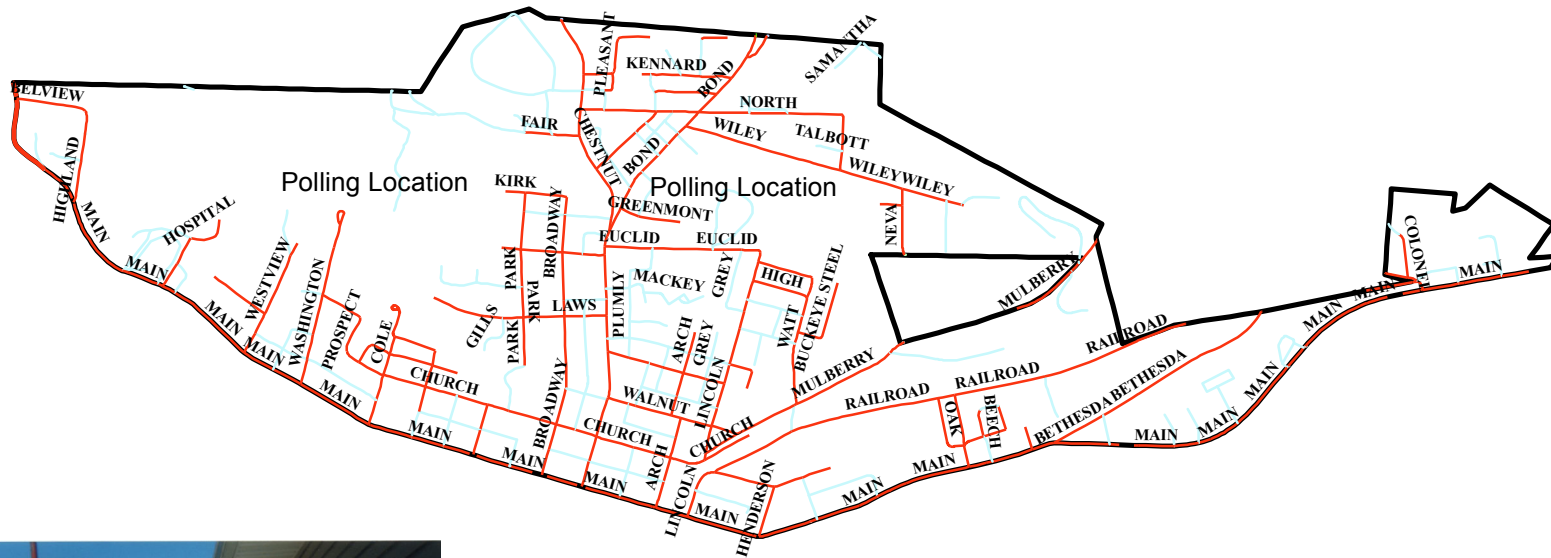

Barnesville Village 1 - Precinct 112

Polling Location
First Christian Church
219 West Church St
Barnesville OH

Liquor Control
Local Option
Required Signatures
221