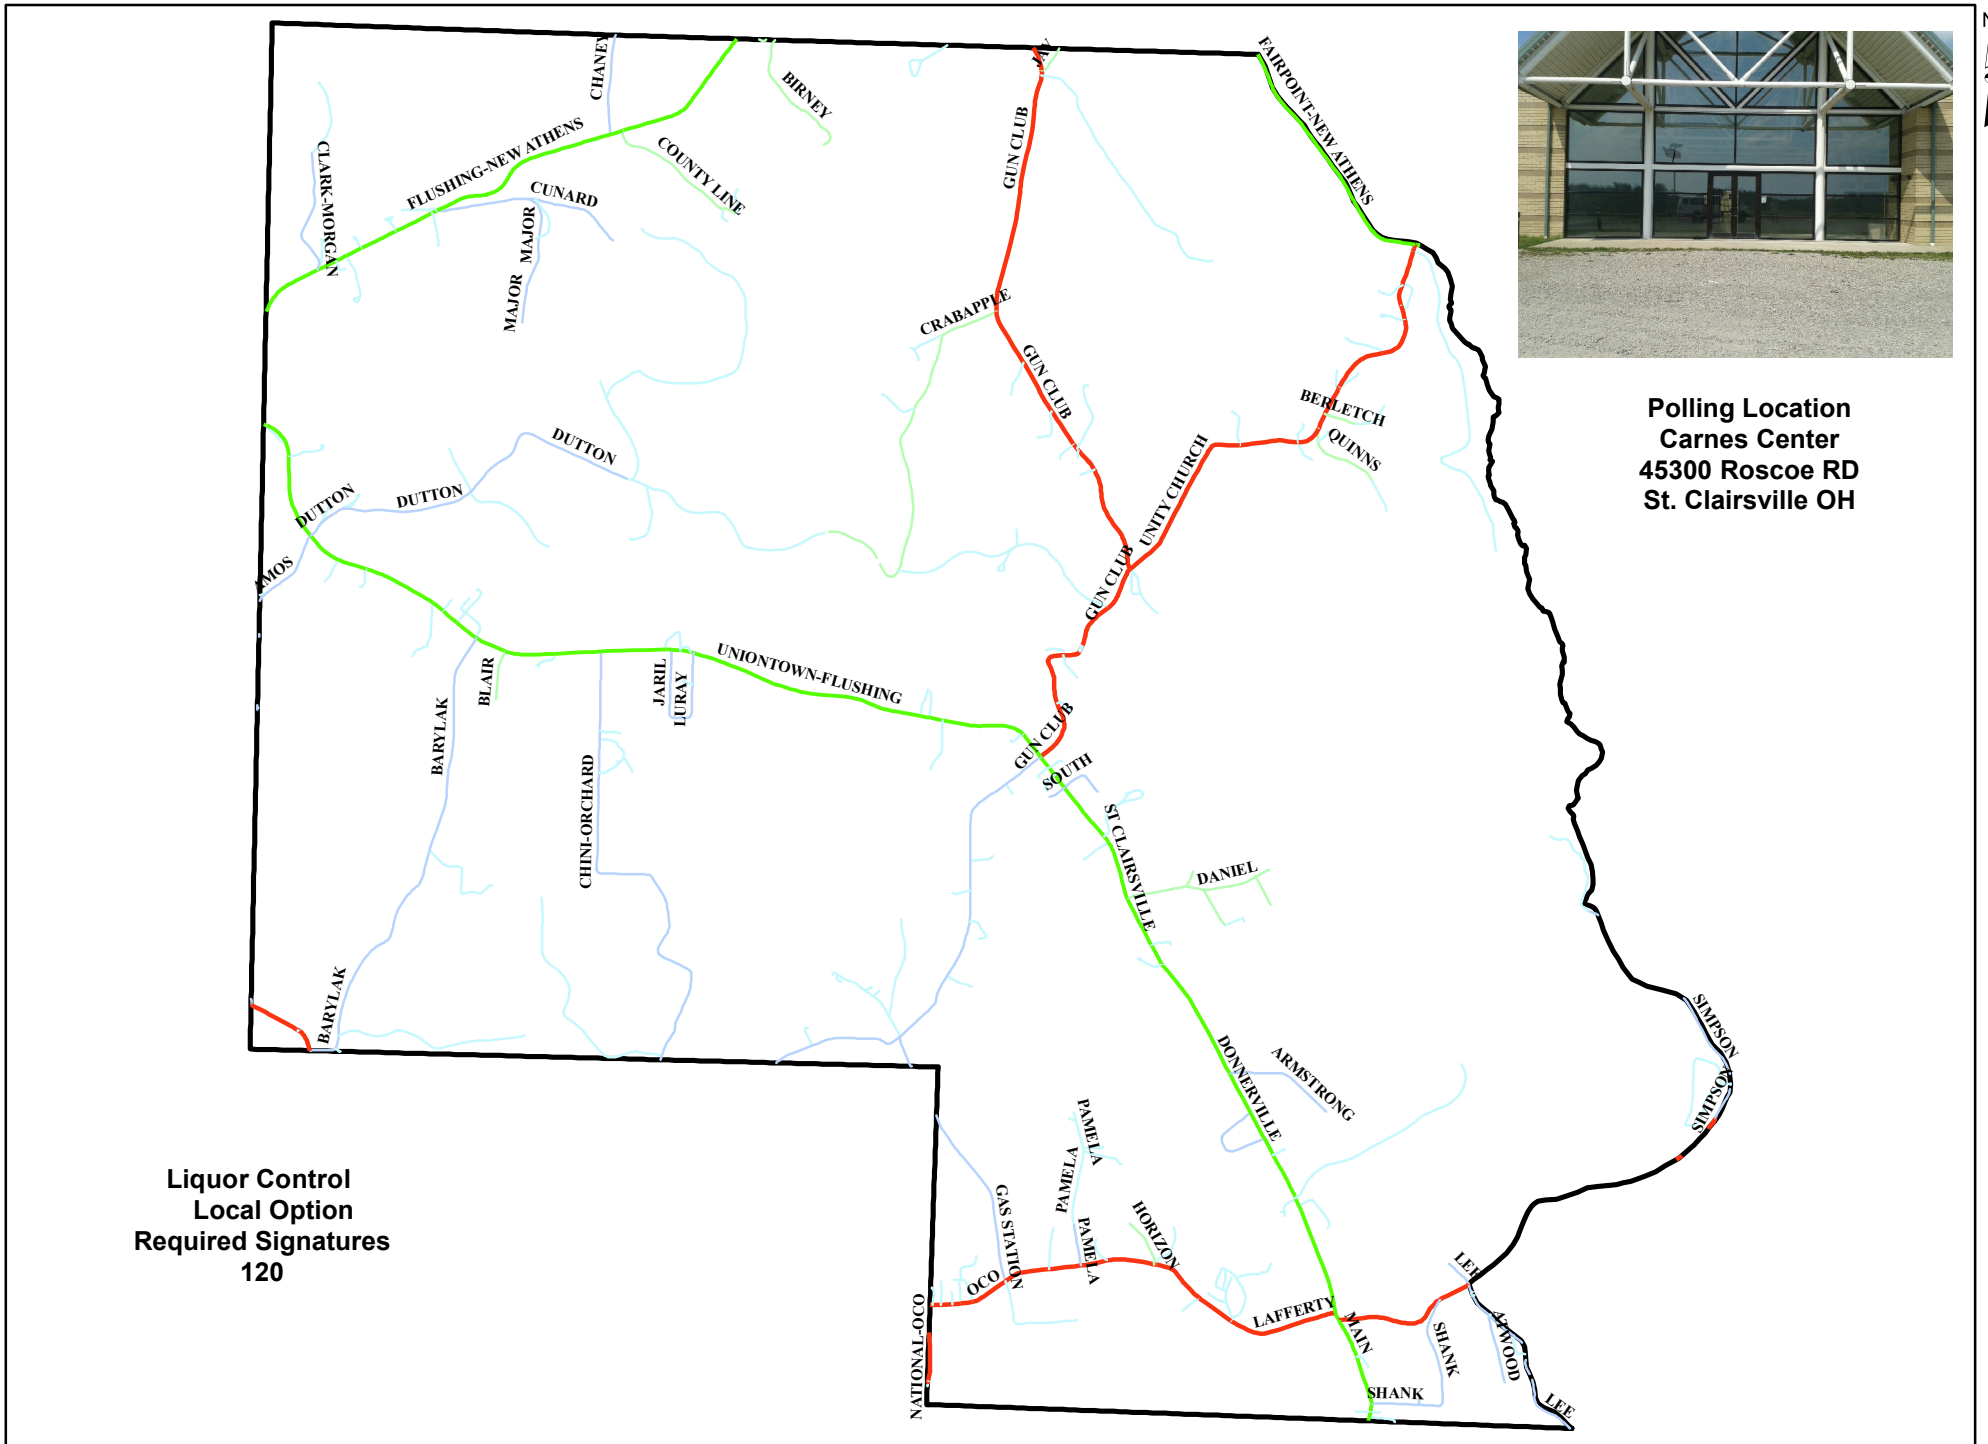

Wheeling Township 2 - Precinct 125

**Polling Location
Carnes Center
45300 Roscoe RD
St. Clairsville OH**

**Liquor Control
Local Option
Required Signatures
120**