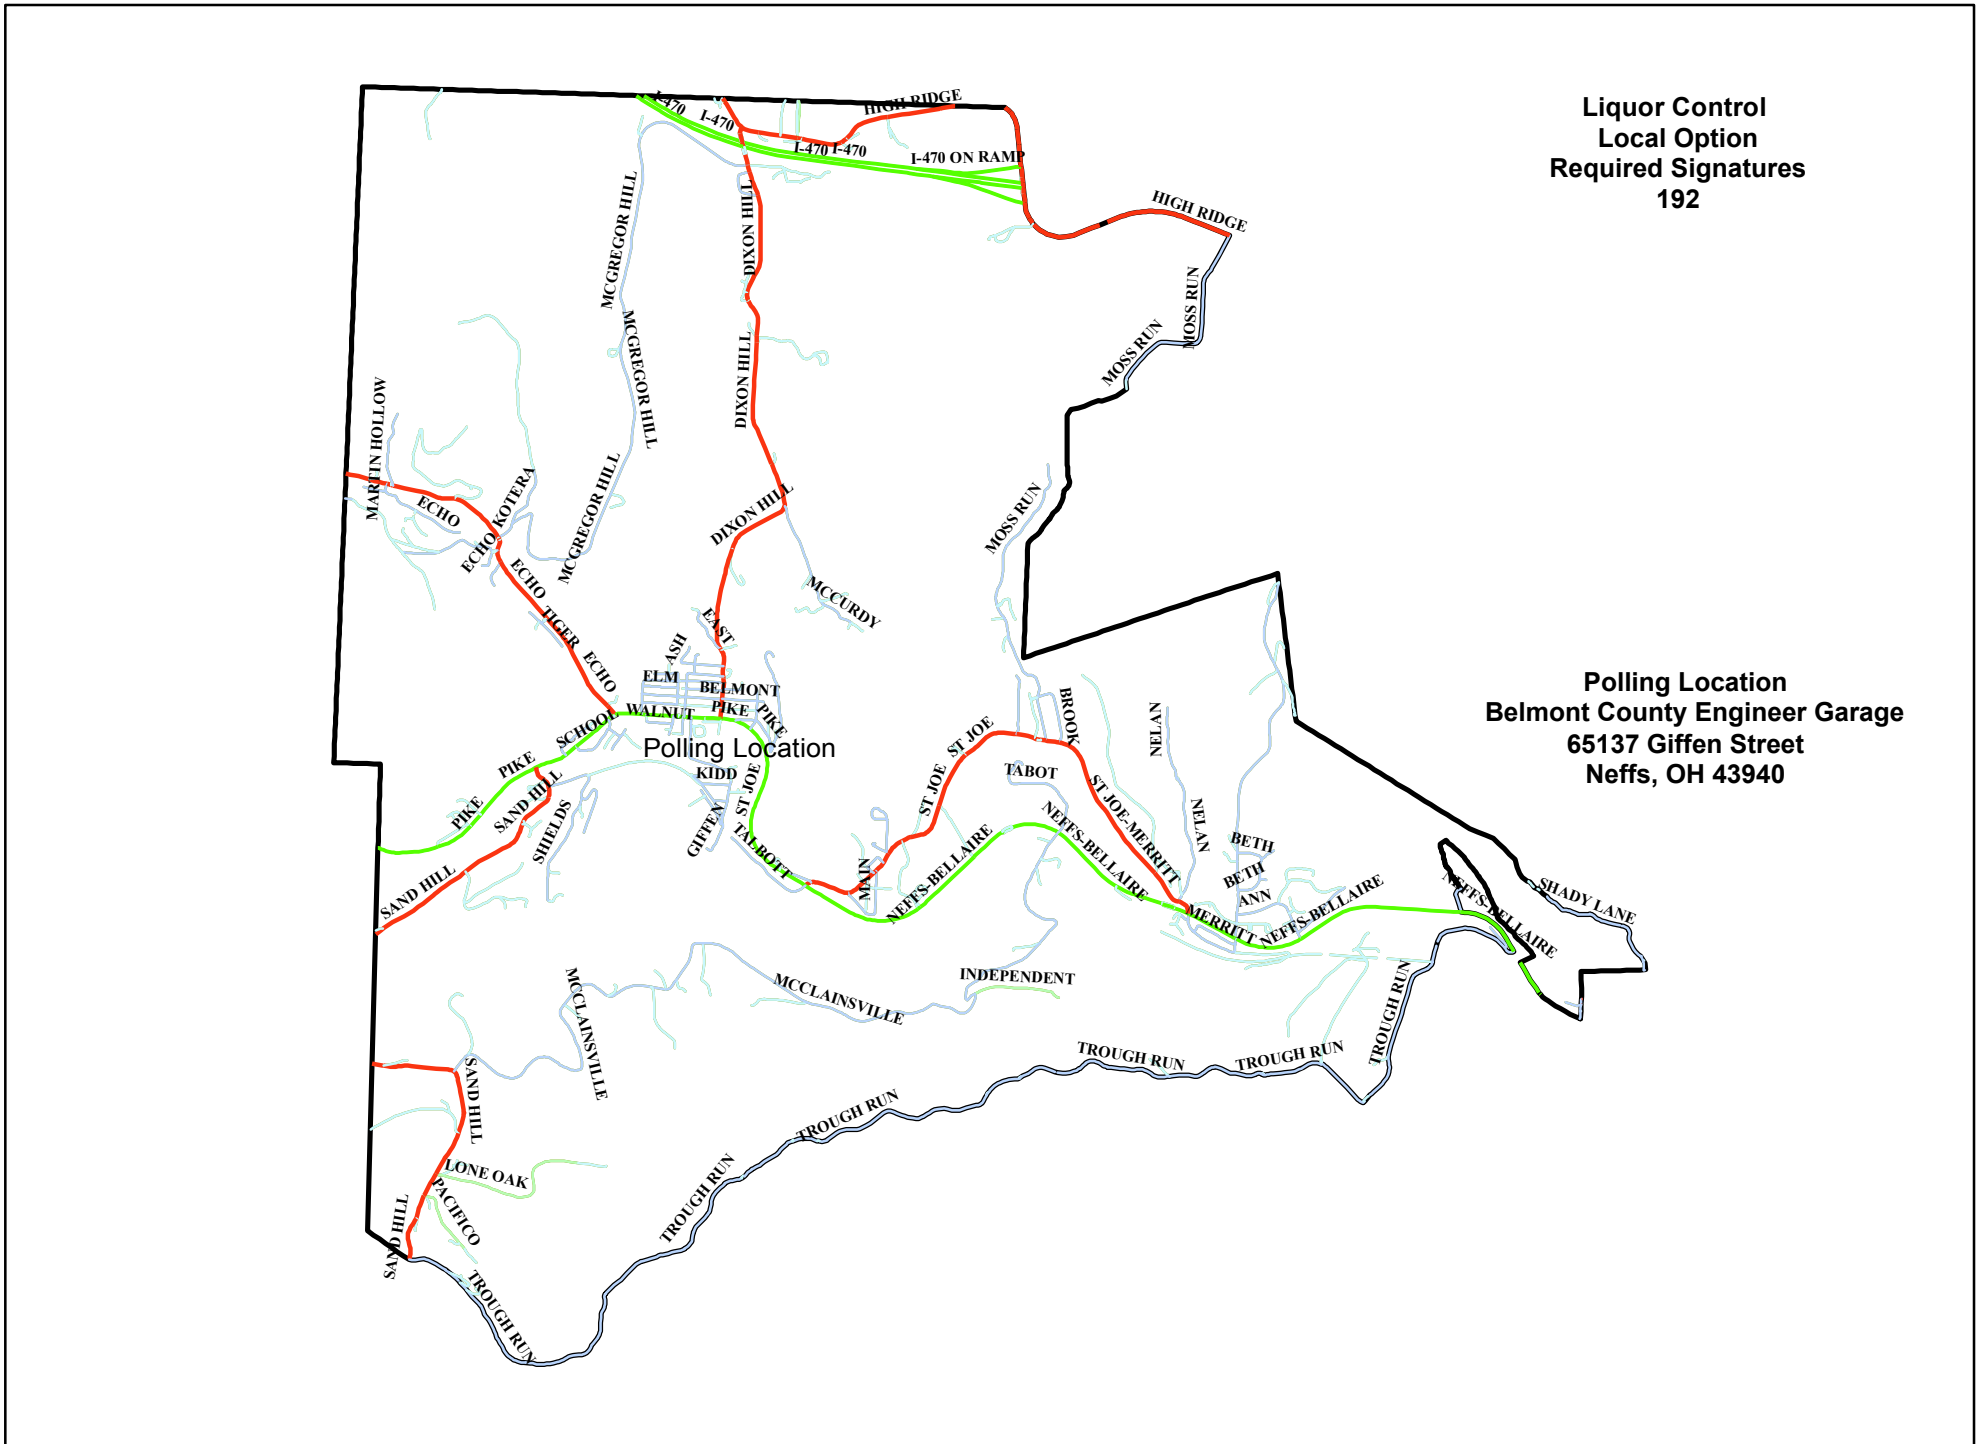

# Pultney Township 2 - Precinct 084

Liquor Control  
Local Option  
Required Signatures  
192

Polling Location  
Belmont County Engineer Garage  
65137 Giffen Street  
Neffs, OH 43940